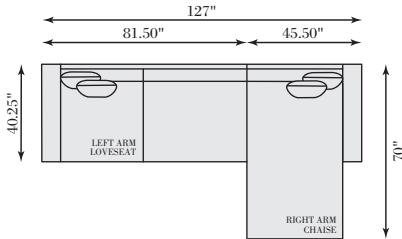

3338L LEFT ARM CHAISE
 W 45.50 | D 70 | H 29.50 in.
 SH 17.25 | AH 23.50 | SD 53.75 in.

3337L RIGHT ARM CHAISE
 W 45.50 | D 70 | H 29.50 in.
 SH 17.25 | AH 23.50 | SD 53.75 in.

3342L LEFT ARM LOVESEAT
 W 81.50 | D 40.25 | H 29.50 in.
 SH 17.25 | AH 23.50 | SD 23.75 in.

3341L RIGHT ARM LOVESEAT
 W 81.50 | D 40.25 | H 29.50 in.
 SH 17.25 | AH 23.50 | SD 23.75 in.

2-piece

2-piece

3-piece

4-piece

5-piece