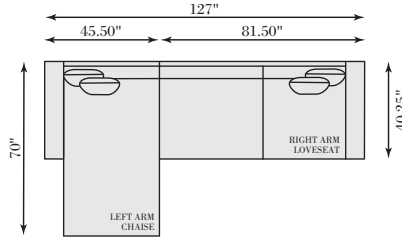

3338L LEFT ARM CHAISE
 W 45.50 | D 70 | H 29.50 in.
 SH 17.25 | AH 23.50 | SD 53.75 in.

3337L RIGHT ARM CHAISE
 W 45.50 | D 70 | H 29.50 in.
 SH 17.25 | AH 23.50 | SD 53.75 in.

3342L LEFT ARM LOVESEAT
 W 81.50 | D 40.25 | H 29.50 in.
 SH 17.25 | AH 23.50 | SD 23.75 in.

3341L RIGHT ARM LOVESEAT
 W 81.50 | D 40.25 | H 29.50 in.
 SH 17.25 | AH 23.50 | SD 23.75 in.

2-piece

2-piece

3-piece

4-piece

5-piece