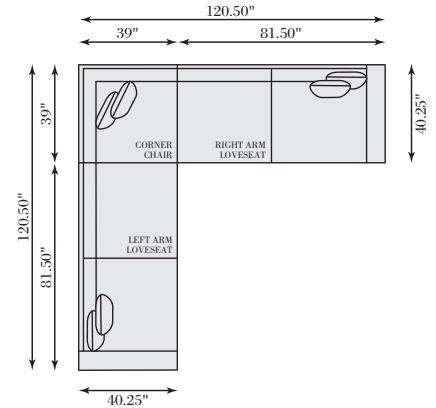

3338L LEFT ARM CHAISE
 W 45.50 | D 70 | H 29.50 in.
 SH 17.25 | AH 23.50 | SD 53.75 in.

3337L RIGHT ARM CHAISE
 W 45.50 | D 70 | H 29.50 in.
 SH 17.25 | AH 23.50 | SD 53.75 in.

3342L LEFT ARM LOVESEAT
 W 81.50 | D 40.25 | H 29.50 in.
 SH 17.25 | AH 23.50 | SD 23.75 in.

3341L RIGHT ARM LOVESEAT
 W 81.50 | D 40.25 | H 29.50 in.
 SH 17.25 | AH 23.50 | SD 23.75 in.

2-piece

2-piece

3-piece

4-piece

5-piece