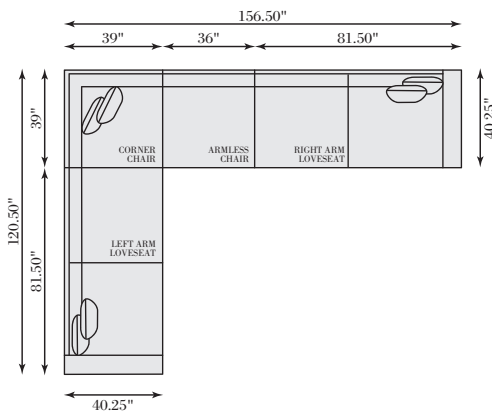

3338L LEFT ARM CHAISE
 W 45.50 | D 70 | H 29.50 in.
 SH 17.25 | AH 23.50 | SD 53.75 in.

3337L RIGHT ARM CHAISE
 W 45.50 | D 70 | H 29.50 in.
 SH 17.25 | AH 23.50 | SD 53.75 in.

3342L LEFT ARM LOVESEAT
 W 81.50 | D 40.25 | H 29.50 in.
 SH 17.25 | AH 23.50 | SD 23.75 in.

3341L RIGHT ARM LOVESEAT
 W 81.50 | D 40.25 | H 29.50 in.
 SH 17.25 | AH 23.50 | SD 23.75 in.

2-piece

2-piece

3-piece

4-piece

5-piece